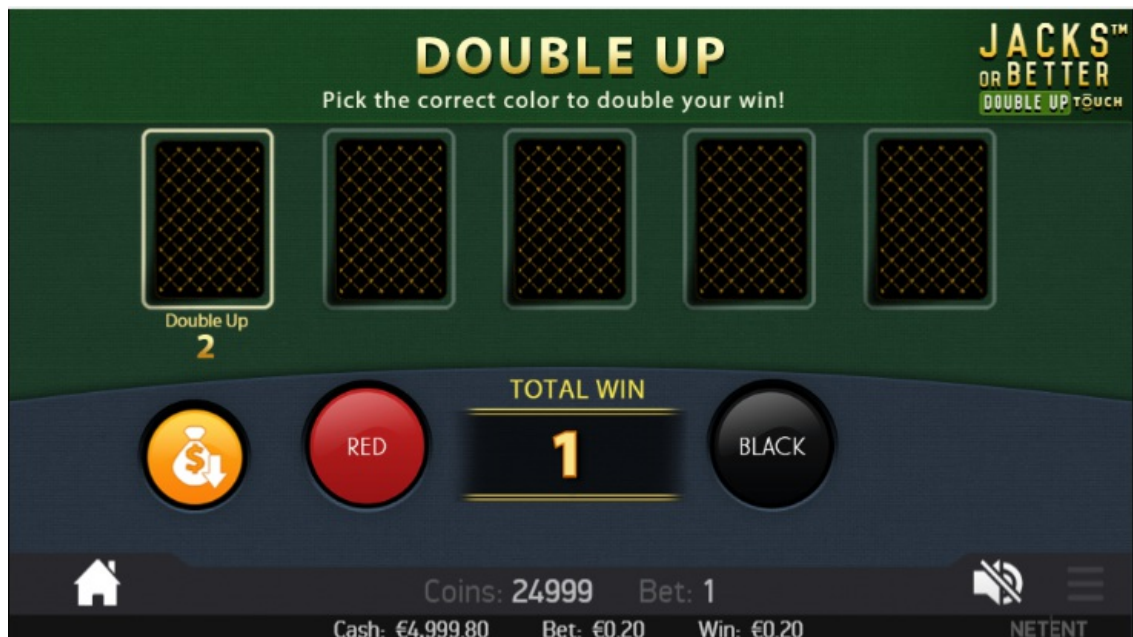

# JACKS OR BETTER DOUBLE UP TOUCH™

## SEQUENZA DI SCREENSHOT

Funzione rischiatutto Double Up

Gioco principale

PAYTABLE					
Royal straight flush	250	500	750	1000	4000
Straight flush	40	80	120	160	200
Four of a kind	20	40	60	80	100
Full house	9	18	27	36	45
Flush	6	12	18	24	30
Straight	5	10	15	20	25
Three of a kind	3	6	9	12	15
Two pair	2	4	6	8	10
Jacks or better	1	2	3	4	5