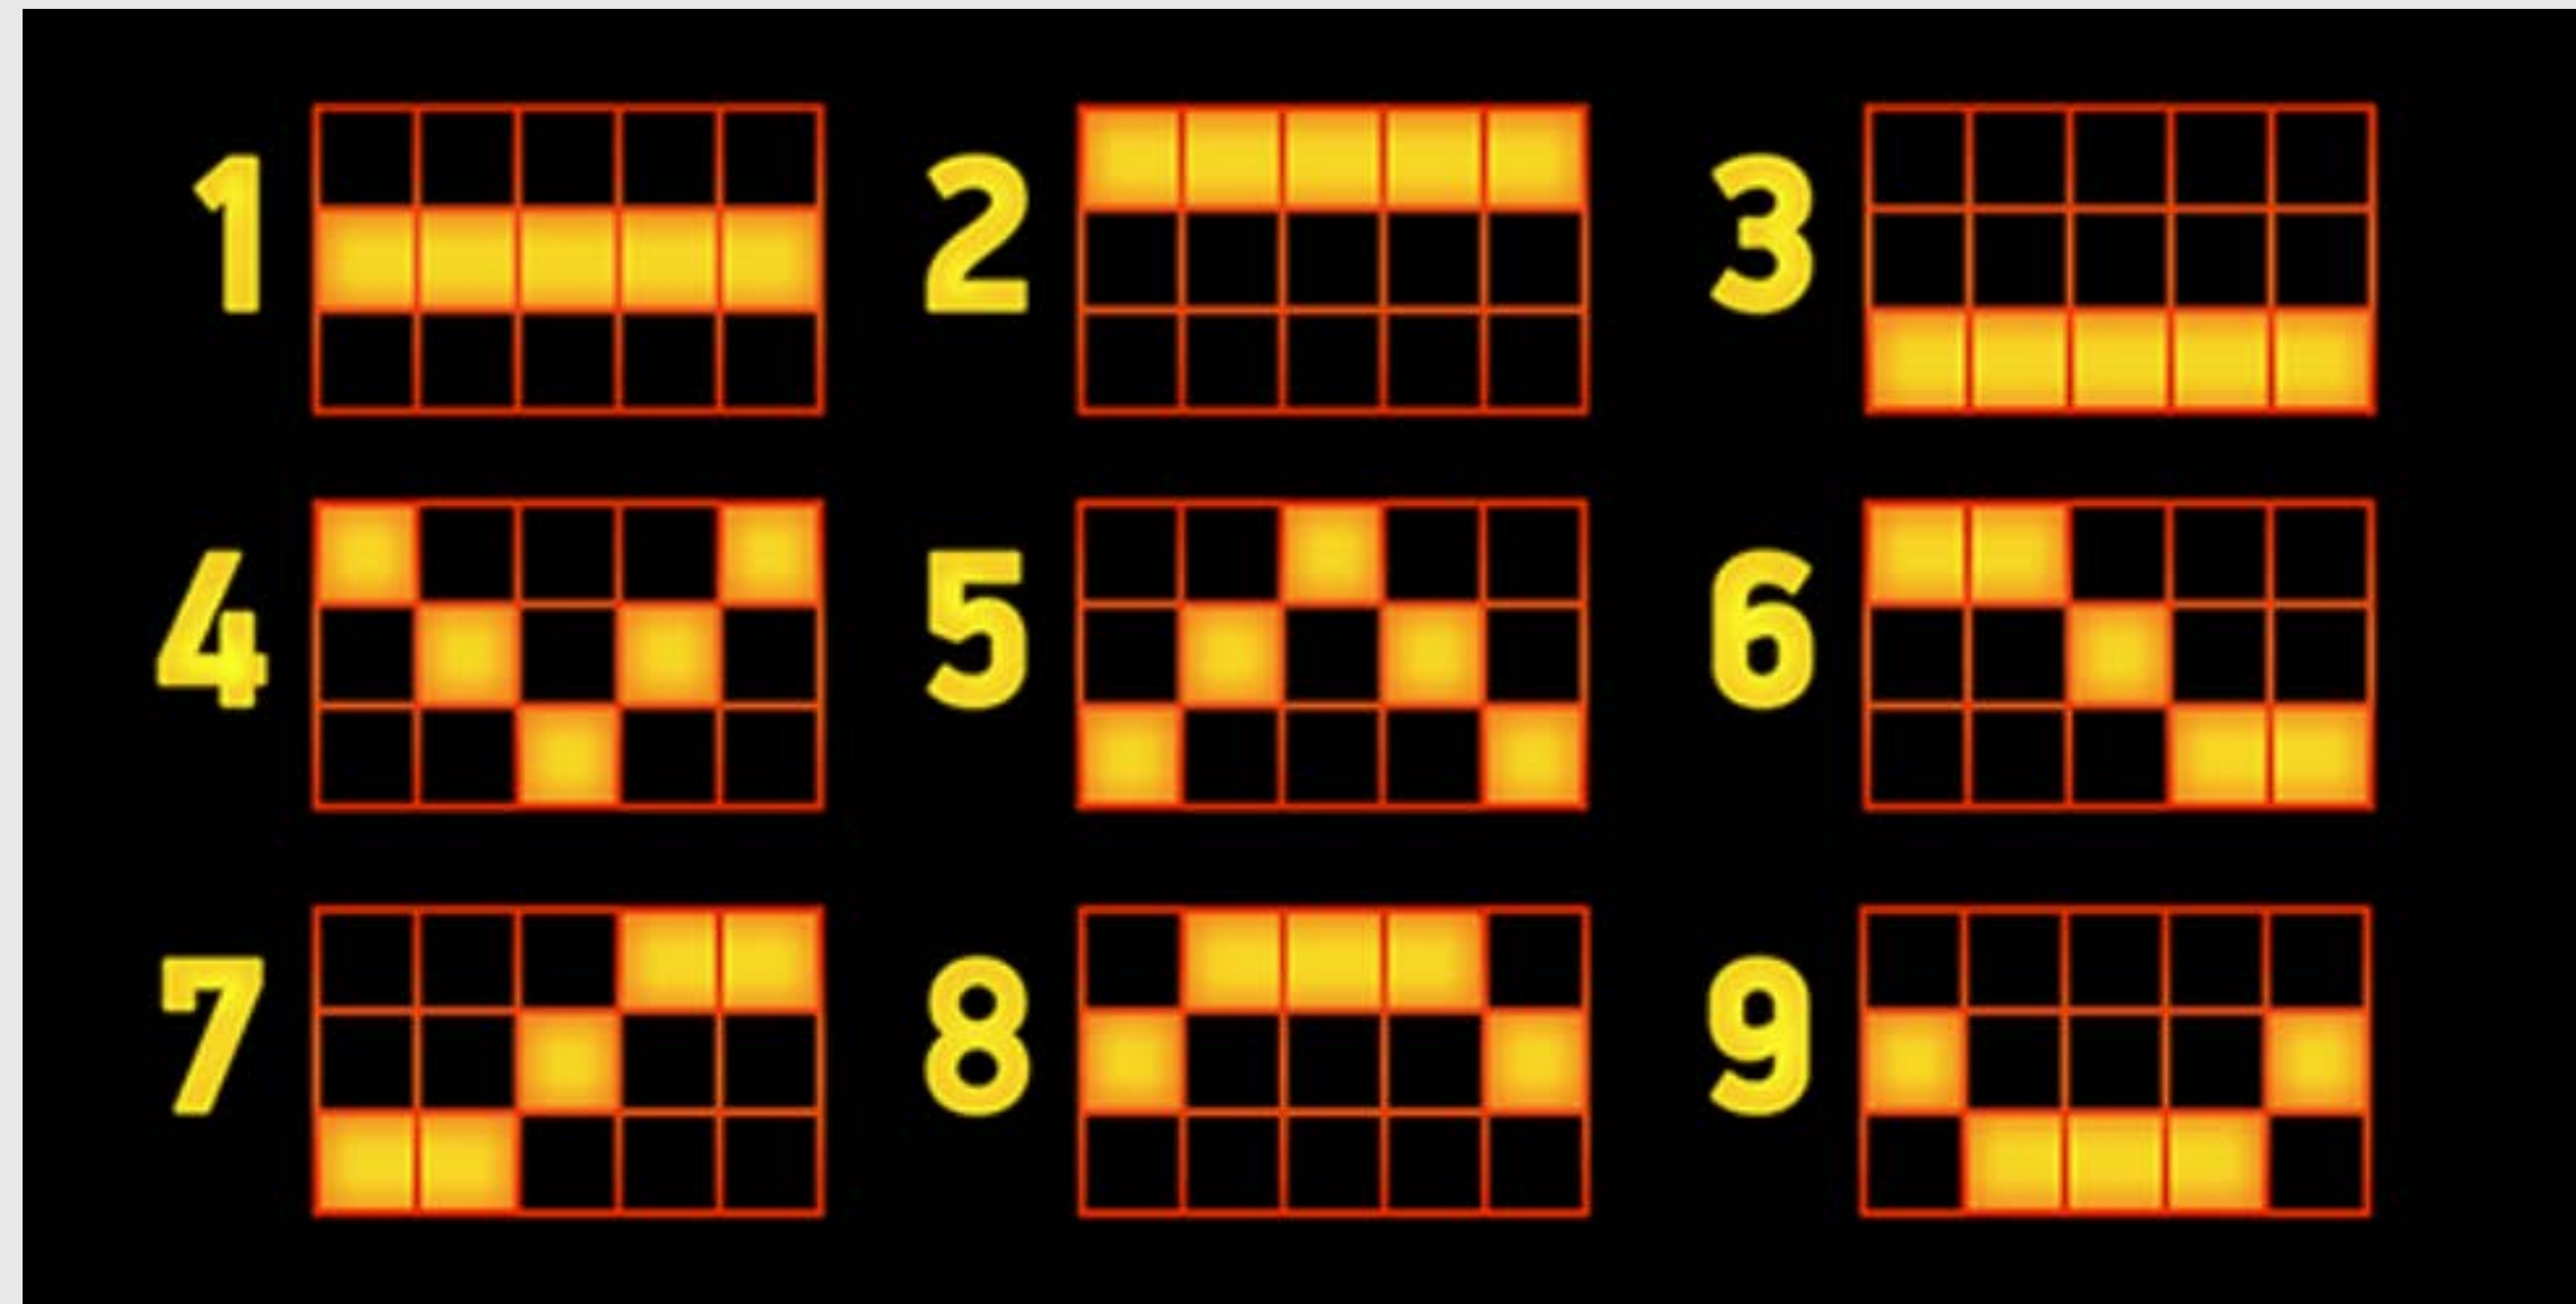

RANDOM WILDS

The Random Wilds feature is randomly activated after a spin or a Re-Spin, awarding 1 to 3 Starburst™ Wild symbols that land on reels 2,3, and 4. Each Starburst™ Wild symbol awards a random Multiplier of the following value: x2, x3, x5, x10, x25, x50, x100, x150. The highest possible random Multiplier is x150 – but this can go even higher if more than one Multiplier lands during a spin or a Re-Spin!

Bet line wins pay if in succession from the leftmost reel to the rightmost reel. Only the highest win per bet line is paid.
Malfunction voids all pays and plays.

GAME PHRASES

How to describe Starburst™ XXXtreme: