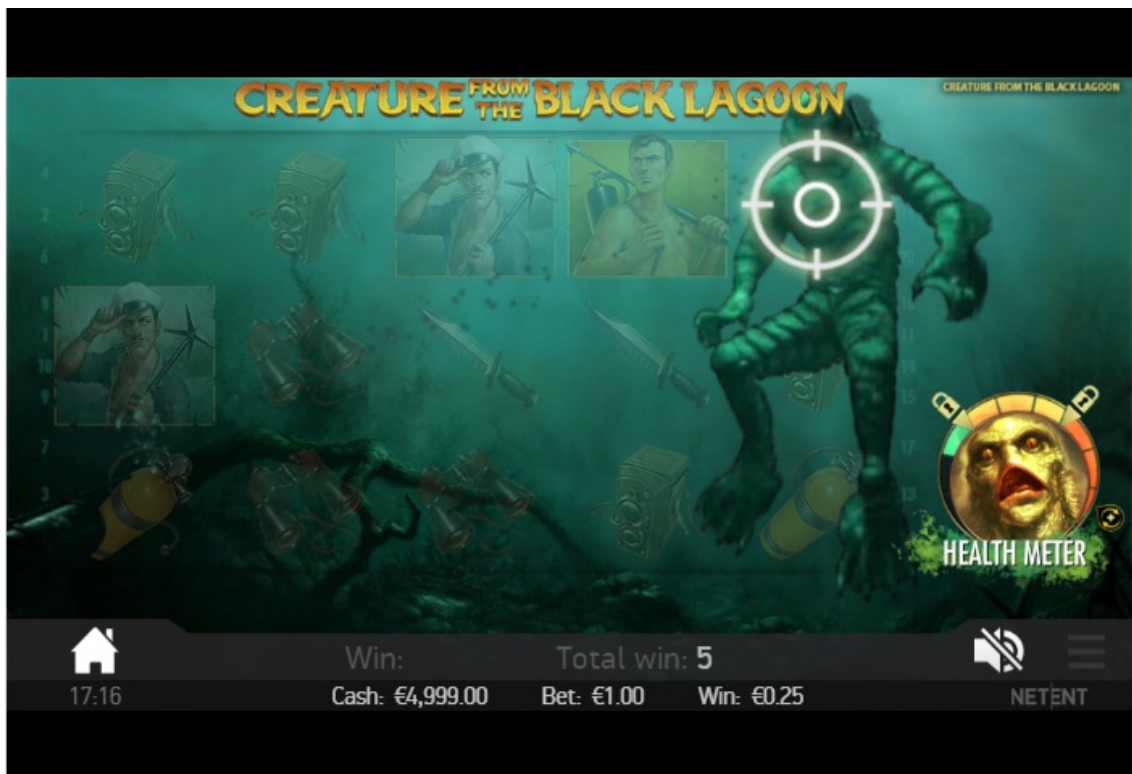

CREATURE FROM THE BLACK LAGOON TOUCH™

SEQUENZA DI SCREENSHOT

Simbolo Wild

Sticky Wild

Vincita del simbolo Free Spins

Inizio dei Free Spins

Round dei Free Spins

Misuratore della salute

The screenshot shows a 'PAYTABLE' screen with the title 'Symbol Payout Values'. At the top, there are icons for settings, a money bag, a question mark, and a refresh button. The background is dark with a grid of symbols and their corresponding payout values for 5, 4, and 3 symbols.

Symbol Payout

Winning Bet Lines