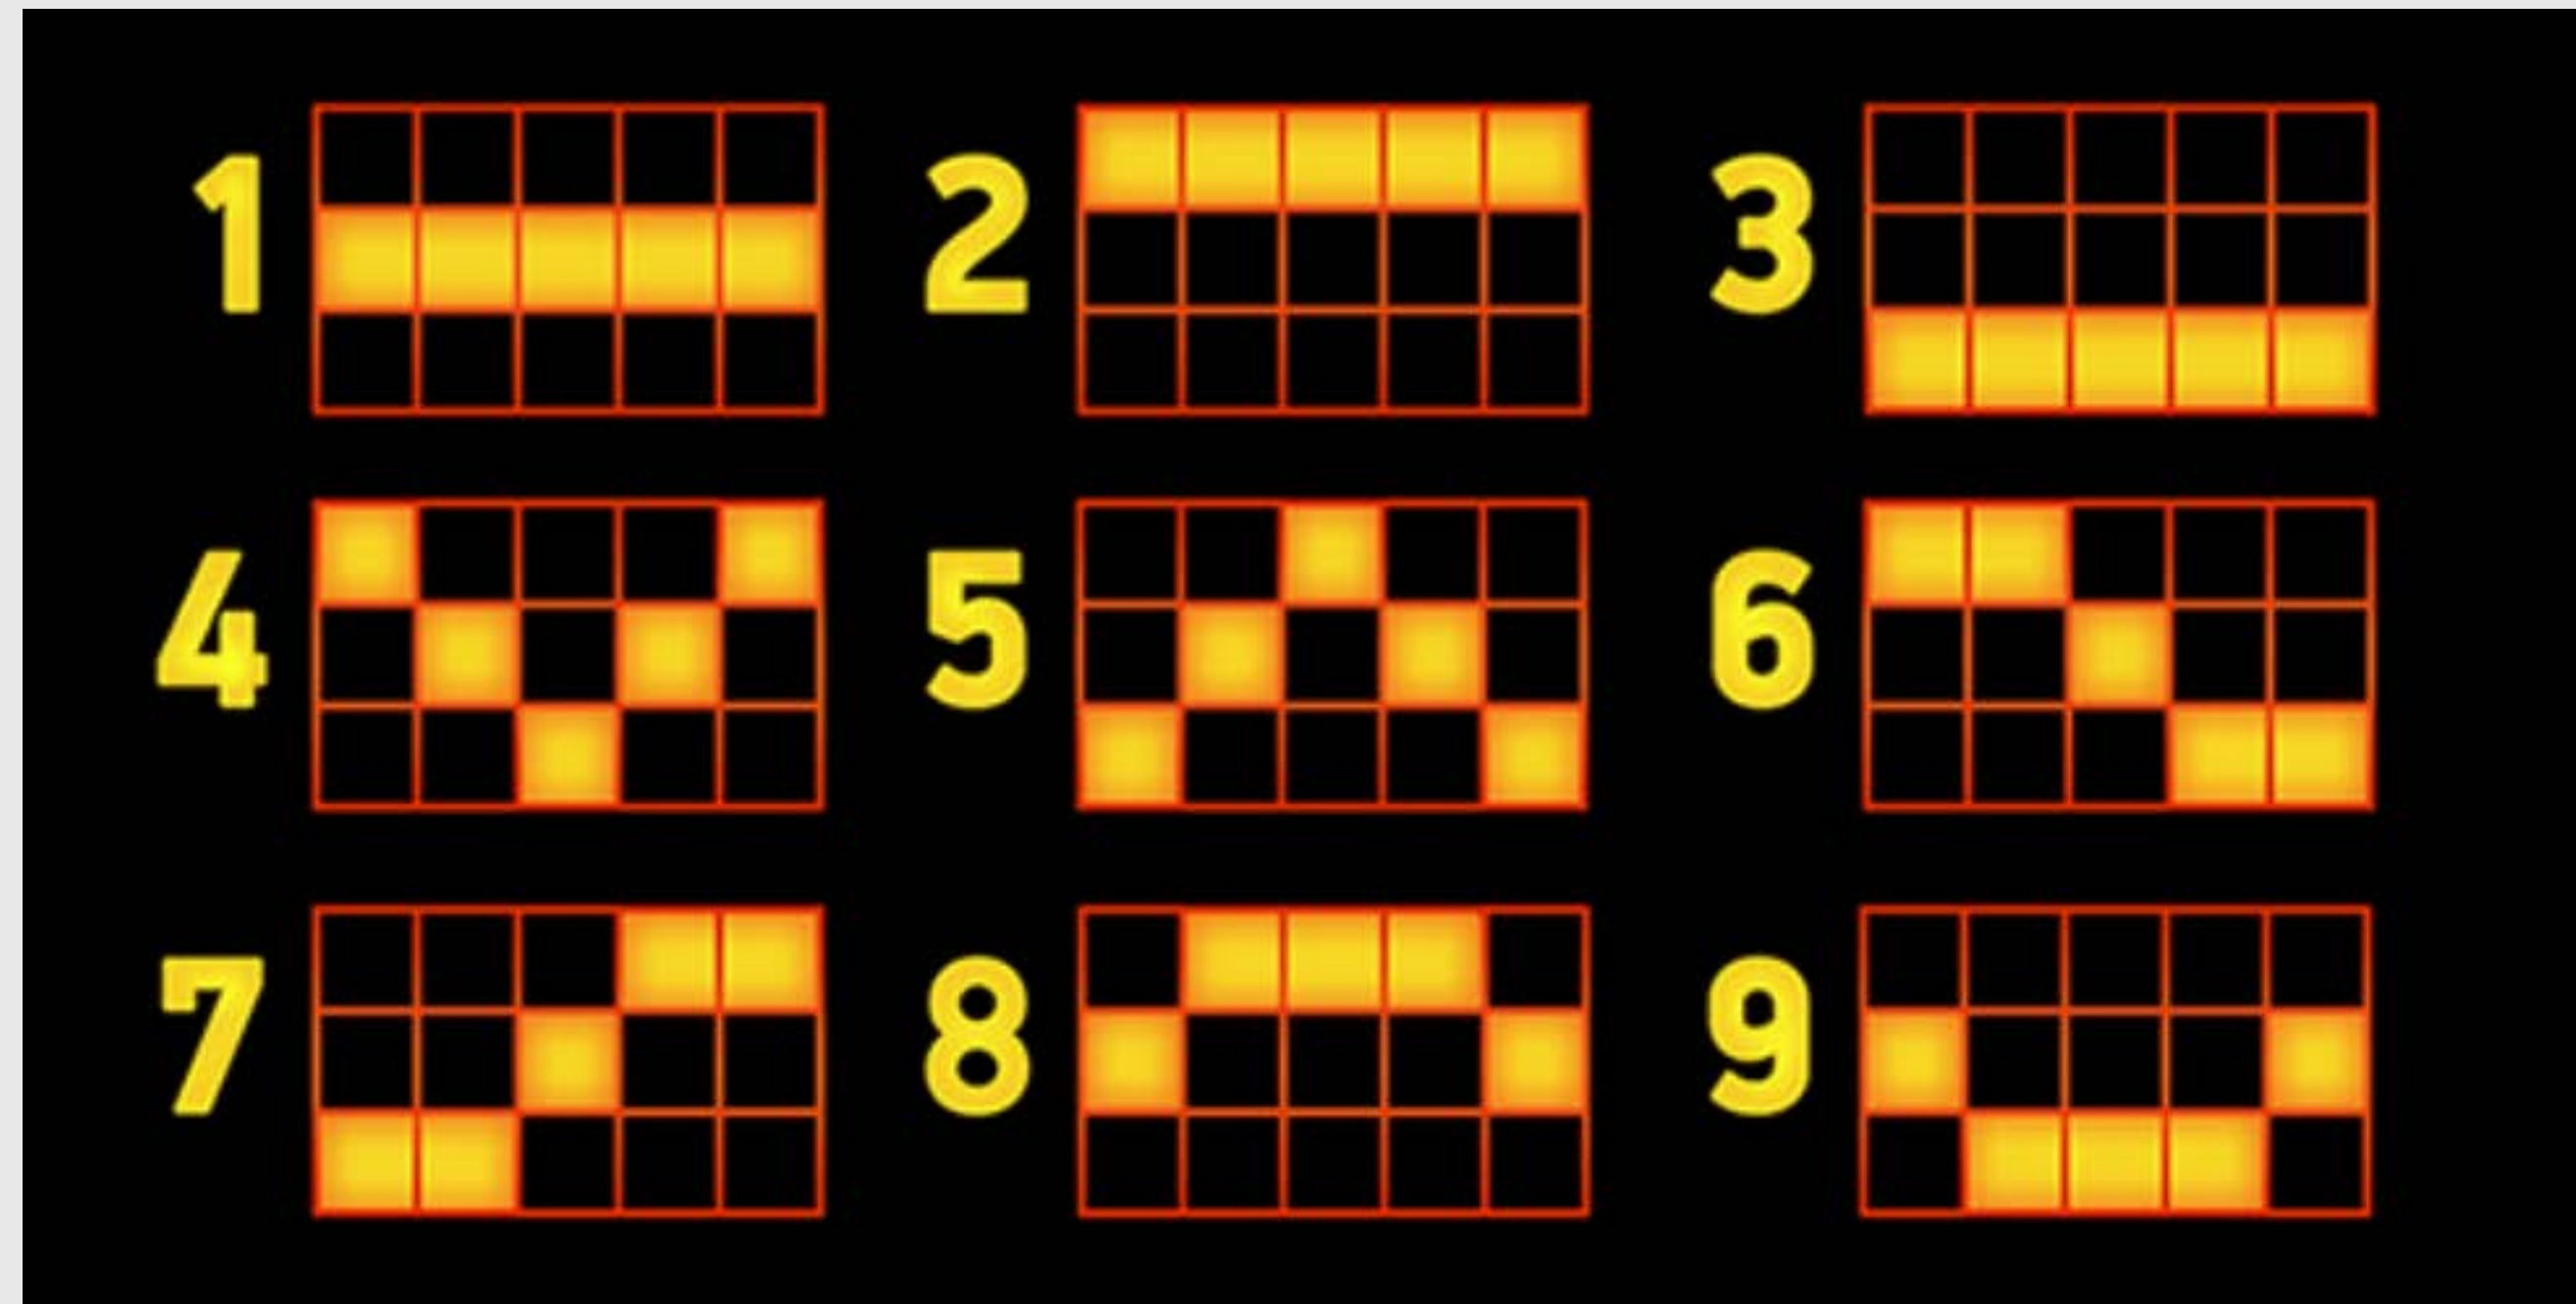

RANDOM WILDS

The Random Wilds feature is randomly activated after a spin or a Re-Spin, awarding 1 to 3 Starburst™ Wild symbols that land on reels 2,3, and 4. Each Starburst™ Wild symbol awards a random Multiplier of the following value: x2, x3, x5, x10, x25, x50, x100, x150. The highest possible random Multiplier is x150 – but this can go even higher if more than one Multiplier lands during a spin or a Re-Spin!

[SUMMARY](#)[FEATURES](#)[WIN LINES](#)[GAME PHRASES](#)[GAME IDs](#)[PROMO PACK](#)**NETENT**
BETTER GAMING™

WIN LINES

Bet line wins pay if in succession from the leftmost reel to the rightmost reel. Only the highest win per bet line is paid.
Malfunction voids all pays and plays.